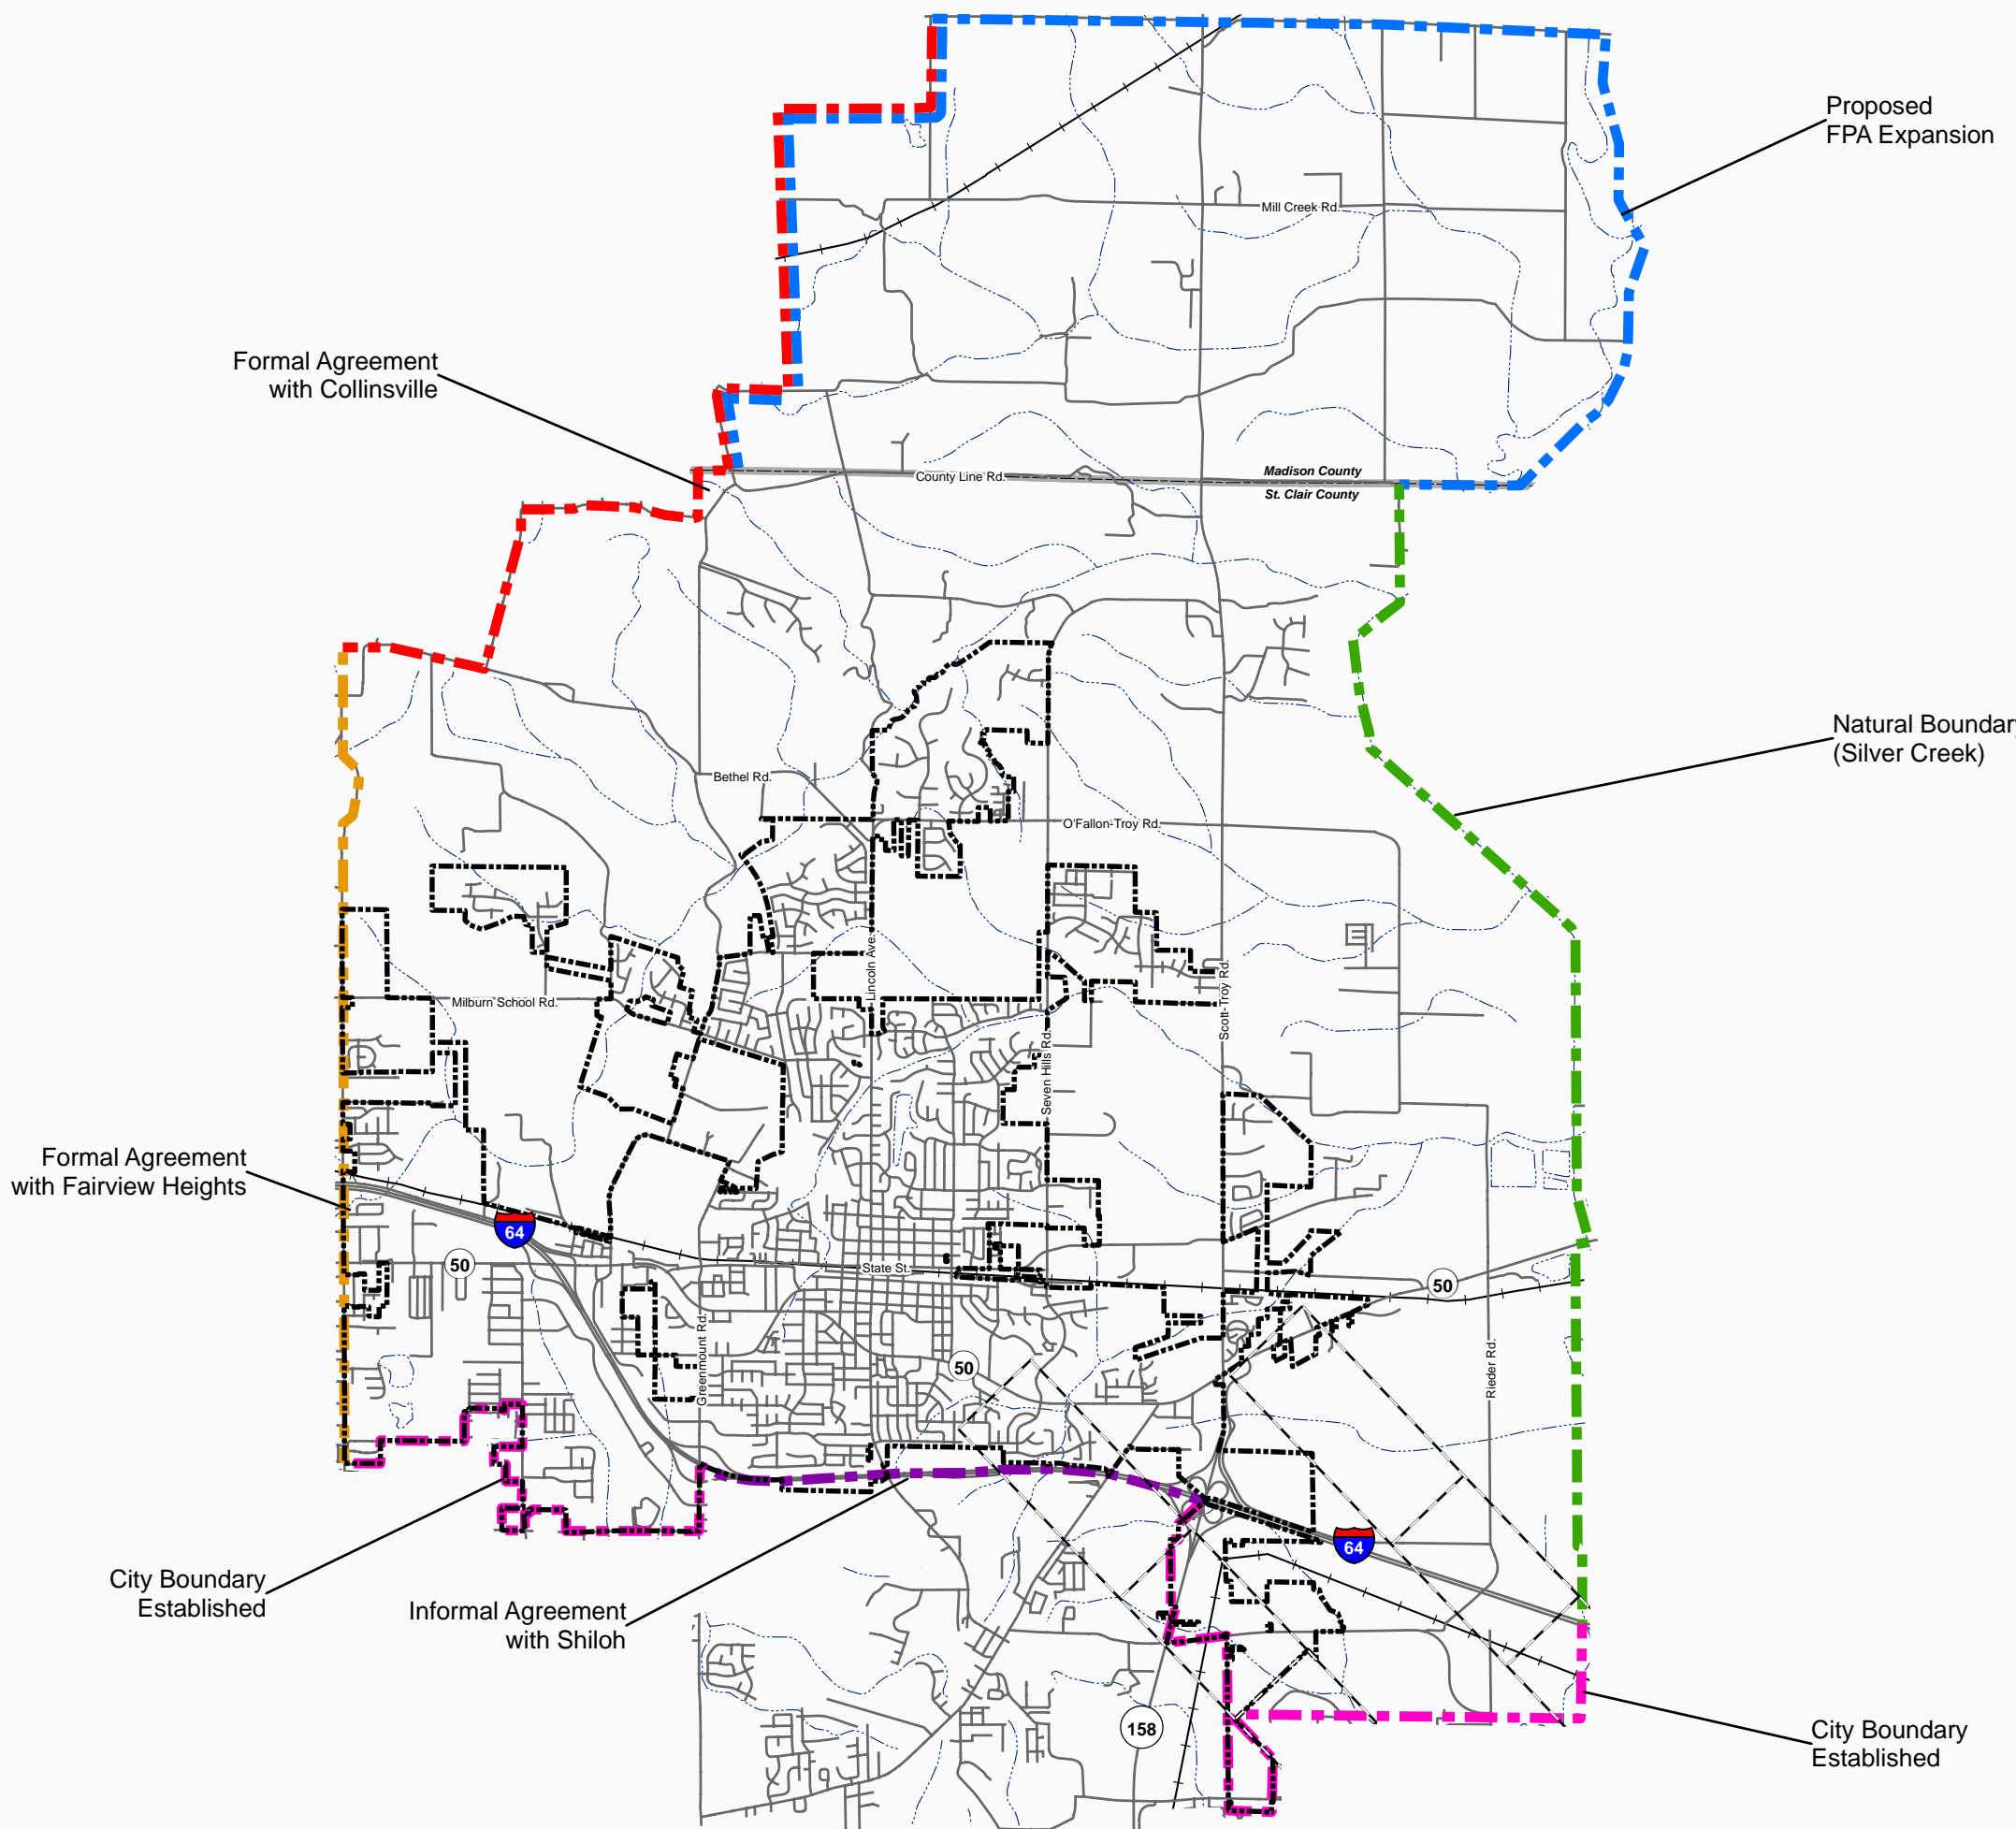

O'Fallon, Illinois Comprehensive Plan Year 2006

Legend

-  Current City Boundary
-  Agreement Boundary

Jurisdictional Boundary Agreements

July 2006

 1910 Pine Street, Suite 420
St. Louis, MO 63103
314.436.0865
www.woolpert.com