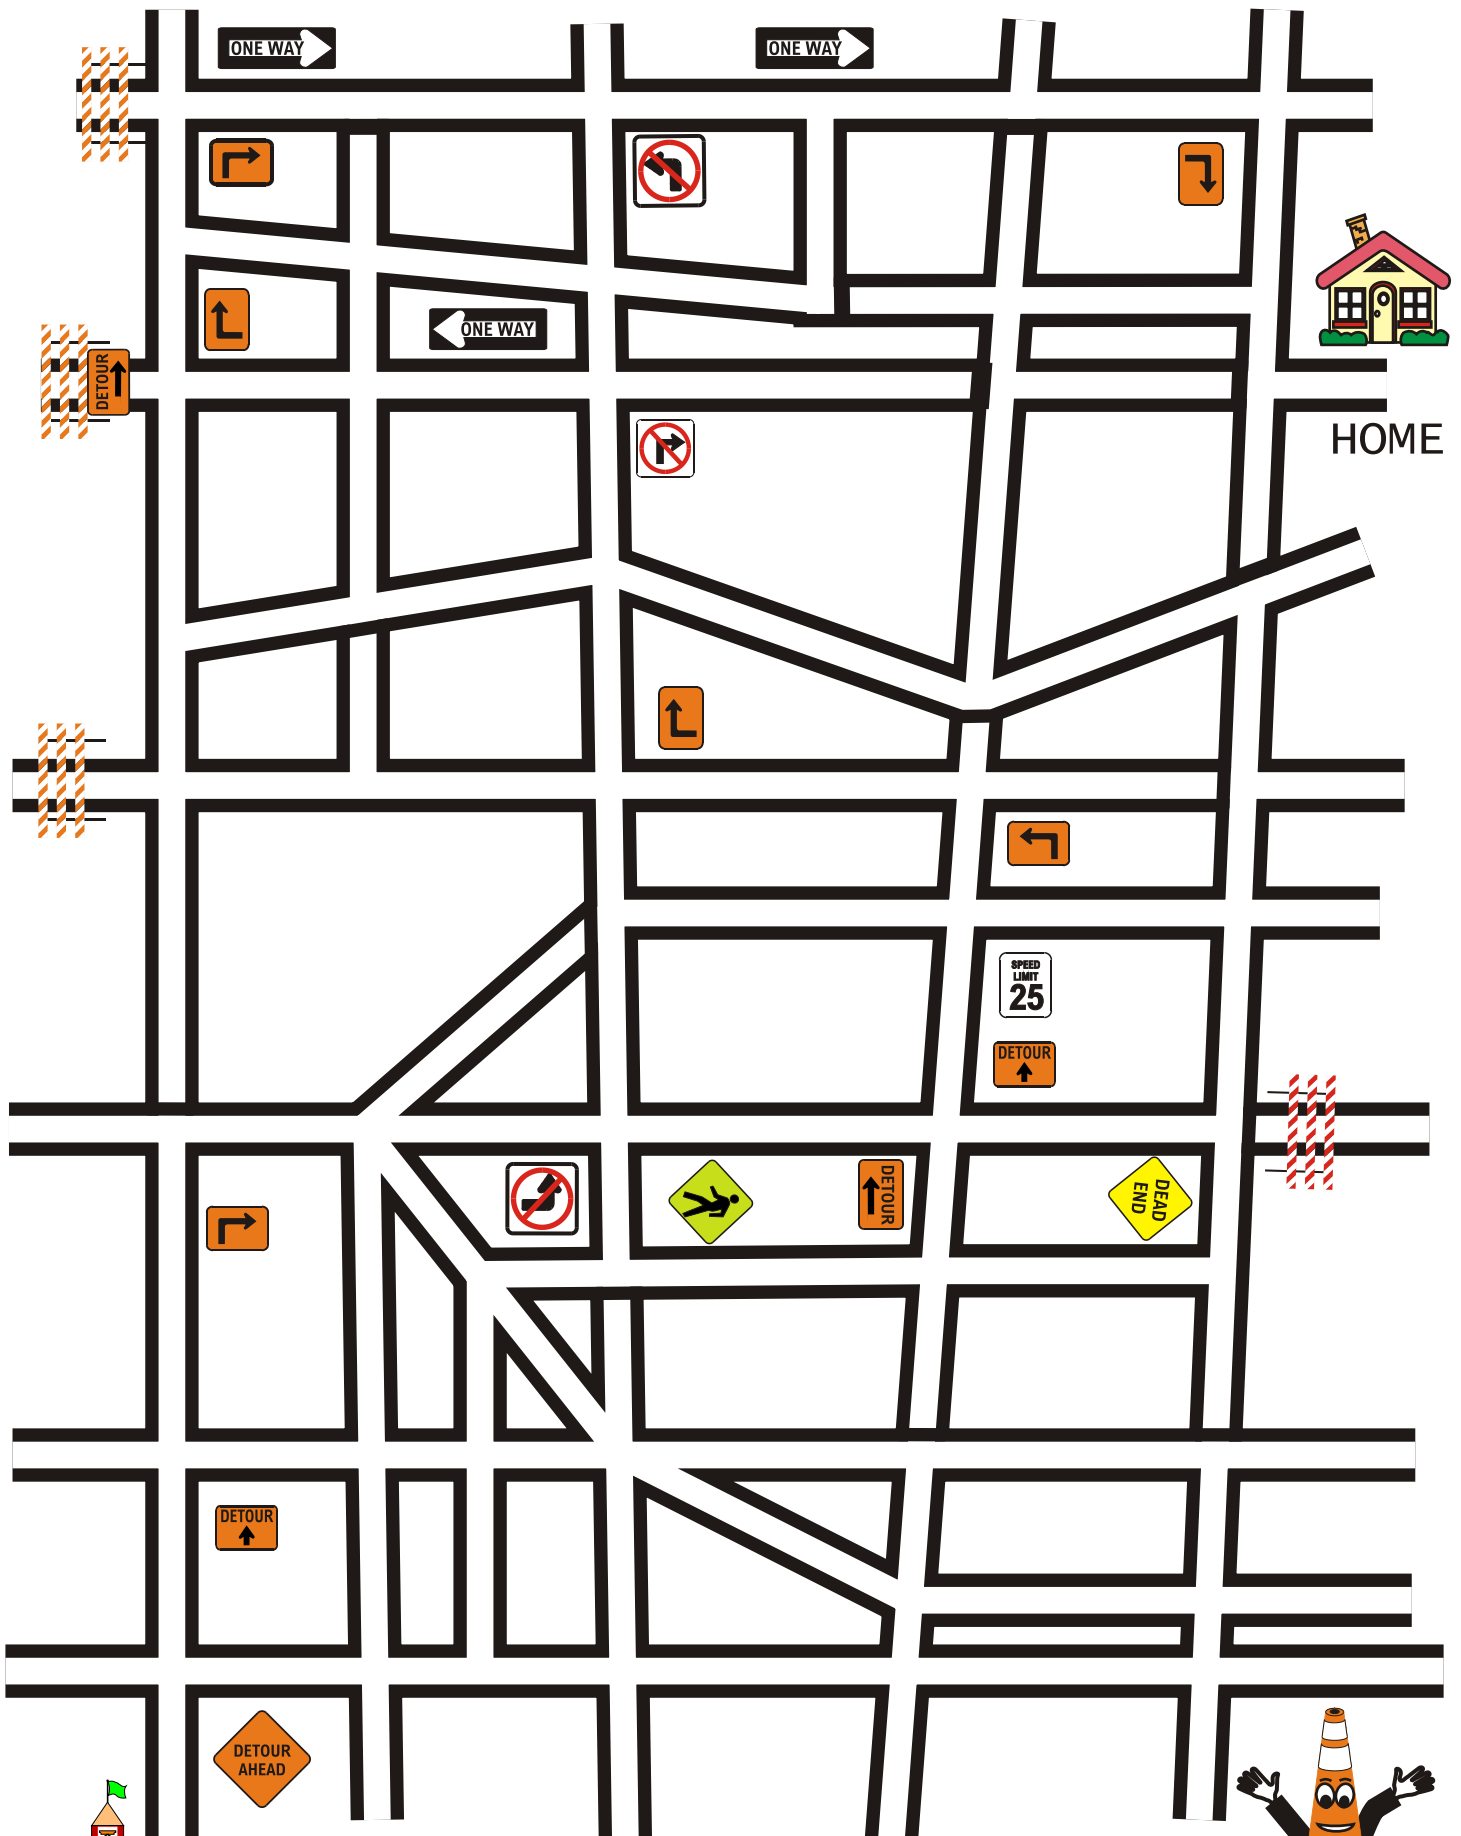

See how much easier it is with signs to show you the way